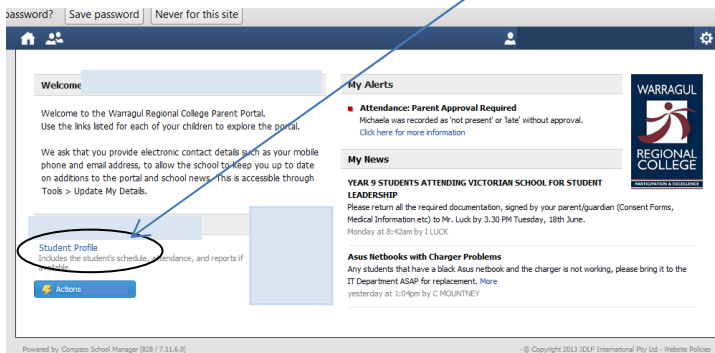

CHRONICLE REPORTS

Chronicle reports are now entered by teachers for students and cover both positive and negative aspects of the student's life at school. Chronicle reports on the students include issues the students may have with uniform, attendance, work due and behaviour.

Parents can view published Chronicle reports through their parent portal.

- After logging on select the students profile from the welcome page.